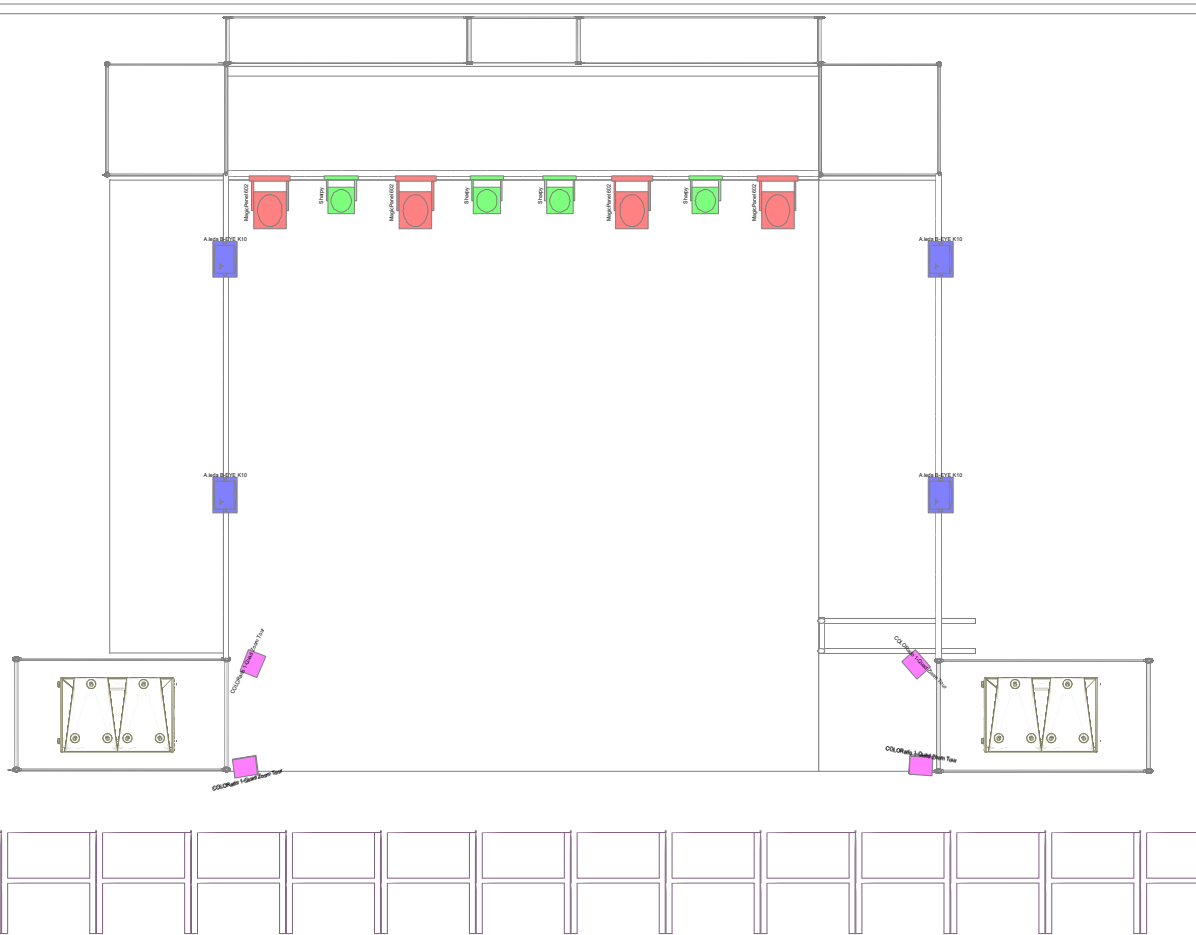

C3 STAGE

A.leda B-EYE K10

4

COLORado 1-Quad
Zoom Tour

6

MagicPanel 602

4

Sharpys

4

View = Top, Scale = 1:78

Document:

C3 STAGE

Draw:

JORGE ESPINOZA

LIGHT AND DARKNESS