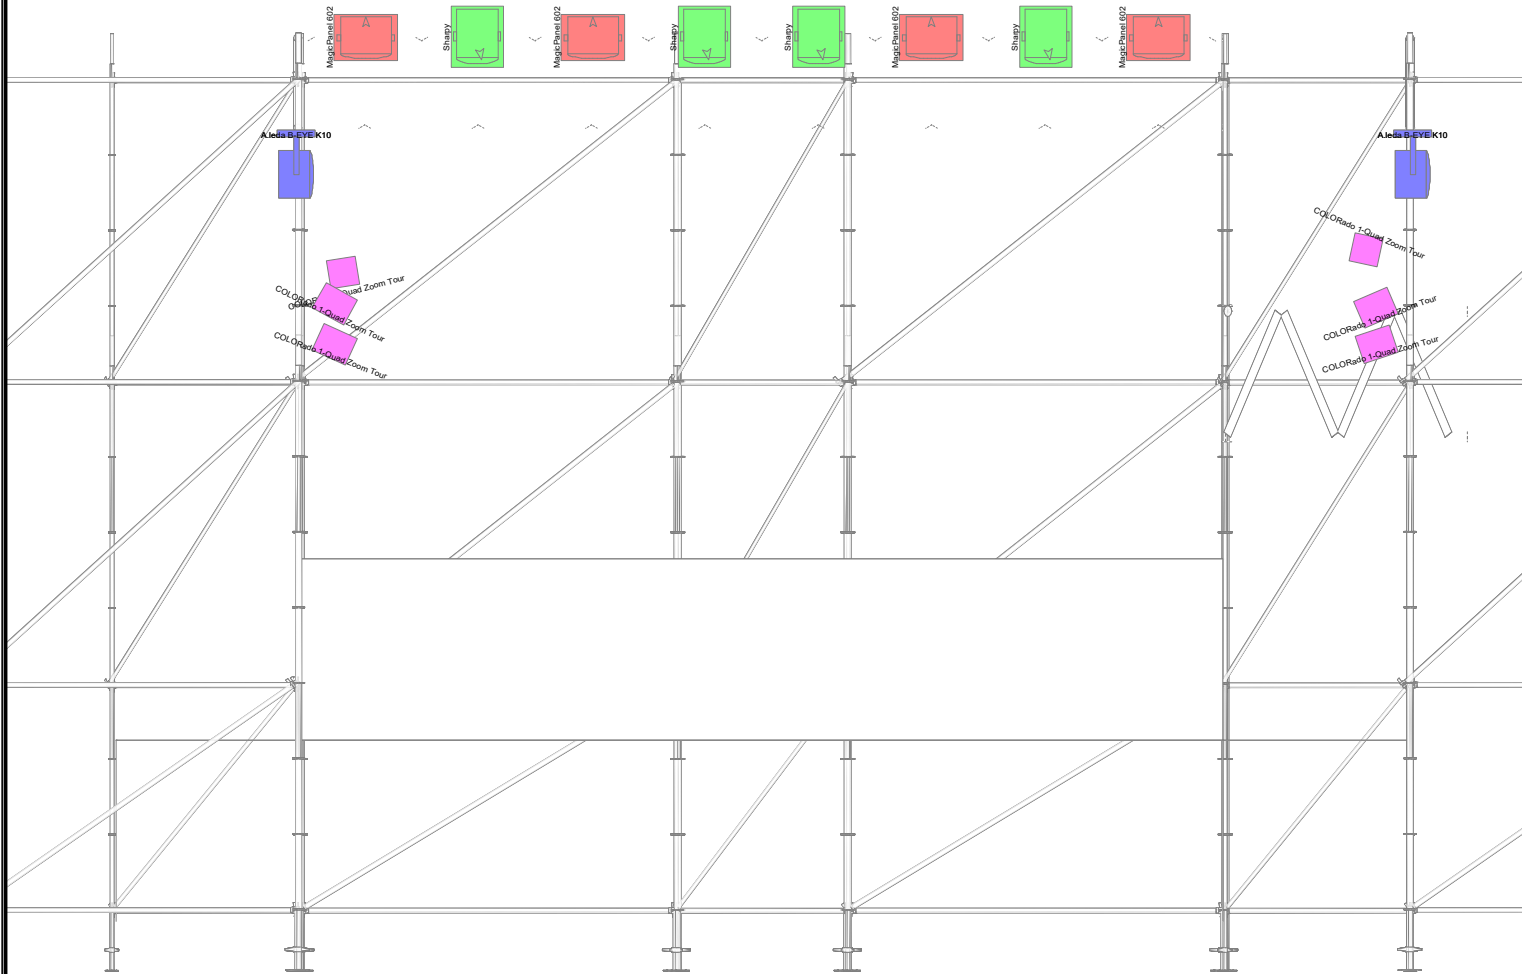

C3 STAGE

A.leda B-EYE K10
4

COLORado 1-Quad Zoom Tour
6

MagicPanel 602
4

Sharpy
4

View = Front, Scale = 1:50

Document: **C3 STAGE**

Draw: **JORGE ESPINOZA**

LIGHT AND DARKNESS